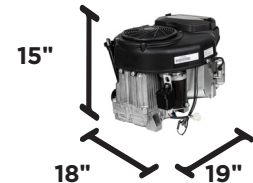

POWER EASE

POWEEASE 740E ELECTRIC START ENGINE

MODEL: 85.578.220

FEATURES

- **Power ease engines** have been used by BE Power Equipment for well over ten years and have proved themselves to be powerful and reliable. Their reputation has earned the trust to be used on a wide range of power equipment.
- **V-Twin cylinder** design provides more power, lower vibration, longer life, and less maintenance than traditional single cylinder engines.
- **Electric start** harness with key system, starter motor and solenoid already set up makes starting the engine very easy.
- **Replacement engine** for equipment that accepts a keyed, 1" vertical shaft.
- **Air cooled, 4-stroke, Over Head Valve (OHV)** design enables higher compression ratio to obtain greater power output.
- **Uses common SAE 10W30** motor oil to splash lubricate the components in the crankcase.
- **Fuel recommended** to use is regular unleaded that is 86 octane or more. It is best to use fuel with no ethanol, but ethanol blends of up to 10% is acceptable.

Scan the QR code with your mobile device and discover more about this engine.

ENGINE SPECS

MODEL:	POWEEASE 740E
CYLINDERS:	V-TWIN
TYPE:	AIR COOLED, 4-STROKE OHV
DISPLACEMENT:	739CC
NET POWER:	22.4 HP @ 3,600 RPM
NET TORQUE:	49 N*M/36.1 FT-LBS @ 2,500 RPM
FUEL TYPE:	UNLEADED
MIN OCTANE:	86 OR MORE
MAX ETHANOL:	10%
FUEL TANK:	AUXILIARY
OIL TYPE:	SAE 10W30
OIL CAPACITY:	2.0L/2.1 US QTS
LUBRICATION:	FORCED SPLASH
COMPRESSION RATIO:	7.9:1
START SYSTEM:	ELECTRIC
SHAFT TYPE:	KEYED 1" VERTICAL
SHAFT ROTATION:	COUNTER CLOCKWISE

BOXED SIZE

LxWxH:	22" x 22" x 21"
WEIGHT:	92 LBS

UNIT SIZE

UNIT WEIGHT: **86 LBS**

WARRANTY

BASIC:	2 YEARS
REGISTERED:	5 YEARS
UPC:	777897343962

07-2022

VISIT US AT: POWEEASEENGINES.COM